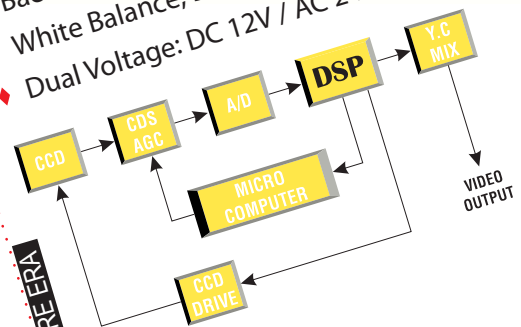

HTC-T65GWD

WIDE DYNAMIC RANGE DAY/NIGHT BOX CAMERA

- ◆ OSD function control
- ◆ Day/Night function: Auto switch from Color to B/W
- ◆ 580 TVL
- ◆ Low speed shutter up to 32X
- ◆ Adjustable function: Wide Dynamic Range, Back light compensation, Gain control, White Balance, Digital Slow Shutter
- ◆ Dual Voltage: DC 12V / AC 24V

CAMERA REAR

BUILDING A NEW SECURE ERA

SPECIFICATIONS

ITEM	HTC-T65GWD
PICK-UP DEVICE	1/3" Pixem Beluga
PICTURE ELEMENTS (H*V)	742 x 554
H. SYNC. FREQUENCY	NTSC: 15.734 KHz PAL: 15.625 KHz
V. SYNC. FREQUENCY	NTSC: 59.94 Hz PAL: 50 Hz
SYNCHRONIZATION	Internal/ Linelock
SENSITIVITY	0.8 Lux at F1.2
DAY / NIGHT	ON/ OFF switchable
WIDE DYNAMIC	High/ Normal/ Custom/ Off
DYNAMIC RANGE	120dB Max., 101dB typical
AUTO WHITE BALANCE RANGE	2000K ~ 11000K
RESOLUTION	580 TVL
BACK LIGHT COMPENSATION	ON/ OFF switchable
SLOW SHUTTER	Off, x2 , x4, x8, x16, x32
GAIN CONTROL	High/ Medium/ Custom/ Low
MOUNT LENS	CS mount
VIDEO OUTPUT	1VP-P, 75 Ohms
COMMUNICATION	RS-485, PELCO-D
S/N RATIO	More than 48 dB
POWER SUPPLY	Dual Power DC 12V/ AC 24V
POWER CONSUMPTION	160mA at DC 12V, 250mA at AC 24V
DIMENSION (MM)	64 x 63.7 x 87.4mm (2.51 x 2.5 x 3.44 inch)
WEIGHT	240g (0.5lbs)
STORAGE TEMPERATURE	-10°C ~ + 50°C
OPERATION TEMPERATURE	-10°C ~ + 60°C

High shutter speed

Combine both low shutter and high shutter speed

Low shutter speed

HTC-T65GWD WDR camera provides various useful functions for users to get flexible surveillance anytime and anywhere. Wide Dynamic Range camera is specially designed for back light environment. HTC-T65GWD WDR camera uses a unique image analysis technology to enhance every pixel in the captured images. Unlike conventional BLC function and other companies' Wide dynamic worked by shutter speed which provide clear image for both interior and exterior environment.