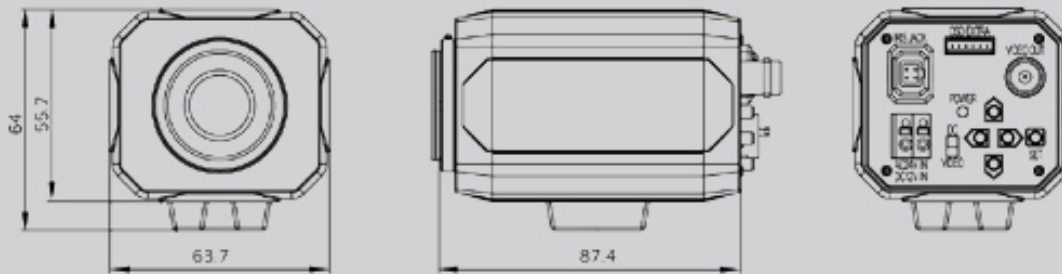

HTC-T65GWD

WIDE DYNAMIC RANGE DAY/NIGHT BOX CAMERA

- ◆ OSD function control
- ◆ Day/Night function: Auto switch from Color to B/W
- ◆ 580 TVL
- ◆ Low speed shutter up to 32X
- ◆ Adjustable function: Wide Dynamic Range, Back light compensation, Gain control, White Balance, Digital Slow Shutter
- ◆ Dual Voltage: DC 12V / AC 24V

CAMERA REAR

BUILDING A NEW SECURE ERA

SPECIFICATIONS

ITEM	HTC-T65GWD
PICK-UP DEVICE	1/3" Pixem Beluga
PICTURE ELEMENTS (H*V)	742 x 554
H. SYNC. FREQUENCY	NTSC: 15.734 KHz PAL: 15.625 KHz
V. SYNC. FREQUENCY	NTSC: 59.94 Hz PAL: 50 Hz
SYNCHRONIZATION	Internal/ Linelock
SENSITIVITY	0.8 Lux at F1.2
DAY / NIGHT	ON/ OFF switchable
WIDE DYNAMIC	High/ Normal/ Custom/ Off
DYNAMIC RANGE	120dB Max., 101dB typical
AUTO WHITE BALANCE RANGE	2000K ~ 11000K
RESOLUTION	580 TVL
BACK LIGHT COMPENSATION	ON/ OFF switchable
SLOW SHUTTER	Off, x2 , x4, x8, x16, x32
GAIN CONTROL	High/ Medium/ Custom/ Low
MOUNT LENS	CS mount
VIDEO OUTPUT	1VP-P, 75 Ohms
COMMUNICATION	RS-485, PELCO-D
S/N RATIO	More than 48 dB
POWER SUPPLY	Dual Power DC 12V/ AC 24V
POWER CONSUMPTION	160mA at DC 12V, 250mA at AC 24V
DIMENSION (MM)	64 x 63.7 x 87.4mm (2.51 x 2.5 x 3.44 inch)
WEIGHT	240g (0.5lbs)
STORAGE TEMPERATURE	-10°C ~ + 50°C
OPERATION TEMPERATURE	-10°C ~ + 60°C