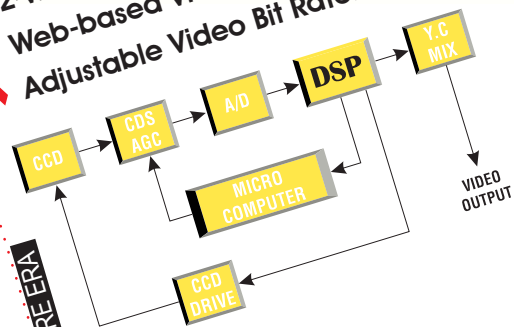

HTP-T13MG

H.264 1.3 MEGAPIXEL DAY/NIGHT IP CAMERA

- ◆ 1.3MP 1/3" SONY Progressive CCD
- ◆ Multistream up to 1280x720 @ 30FPS
- ◆ Dual-codec streaming (H.264 & MJPEG)
- ◆ Alarm Input / Relay Output (N/O)
- ◆ PoE (Power Over Ethernet) 802.3af
- ◆ 2-Way Audio
- ◆ Web-based Viewer (Internet Explorer)
- ◆ Adjustable Video Bit Rate: 32kbps ~ 8Mbps