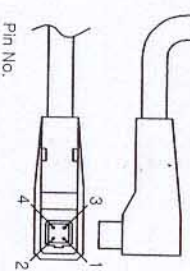

SPECIFICATION

MODEL : 3080D

1. Focal Length : 3 ~ 8 mm
2. Back Focal Length : 8.70~14.37 mm
3. Distortion : 1/3" CCD : -42.47% ~ -8.8%
1/4" CCD : -24.45% ~ -2.8%
4. Aperture Ratio : 1.4 ~ 360
5. Max. Image Format : 4.8 x 3.6 mm (ø6mm)
6. Operation : Iris / Auto(DC Type) , Focus / Manual
7. Angle of View : 1/3" ... (D)118.7° ~ 44.1° / (H)93.4° ~ 34.6° / (V) 68.7° ~ 26.0°
1/4" ... (D)89.1° ~ 33.0° / (H)68.7° ~ 25.8° / (V) 50.9° ~ 19.4°
8. Lens Construction : 8 Components 8 Elements
9. Weight : 80.3g

Pin No.	Color	Control
1	Black	Control(-)
2	White	Control(+)
3	Red	Drive (+)
4	Green	Drive (-)