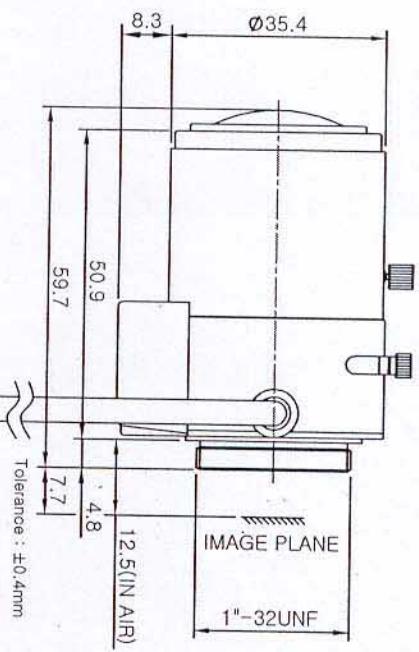

SPECIFICATION

MODEL : 3080D

1. Focal Length : 3 ~ 8 mm
2. Back Focal Length : 8.70~14.37 mm
3. Distortion : 1/3" CCD : -42.47% ~ -8.8%
1/4" CCD : -24.45% ~ -2.8%
4. Aperture Ratio : 1.4 ~ 360
5. Max. Image Format : 4.8 x 3.6 mm (ø6mm)
6. Operation : Iris / Auto(DC Type) , Focus / Manual
7. Angle of View : 1/3" ... (D)118.7° ~ 44.1° / (H)93.4° ~ 34.6° / (V) 68.7° ~ 26.0°
1/4" ... (D)89.1° ~ 33.0° / (H)68.7° ~ 25.8° / (V) 50.9° ~ 19.4°
8. Lens Construction : 8 Components 8 Elements
9. Weight : 80.3g

Pin No.	Color	Control
1	Black	Control(-)
2	White	Control(+)
3	Red	Drive (+)
4	Green	Drive (-)