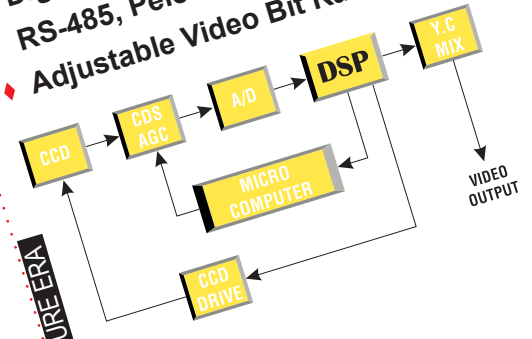

# HIGH PERFORMANCE SPEED DOME CAMERA

- ◆ 10X Optical, 10x Digital Zoom
- ◆ 1/4" Interline Transfer CCD
- ◆ 4 Pattern, 8 Swing & 8 Group Functions
- ◆ 128 Preset Positions
- ◆ Built-In Sensor 4 Input / 2 Output
- ◆ Digital Slow Shutter / AGC / BLC
- ◆ RS-485, Pelco-D, Pelco-P
- ◆ Adjustable Video Bit Rate: 32kbps ~ 8Mbps