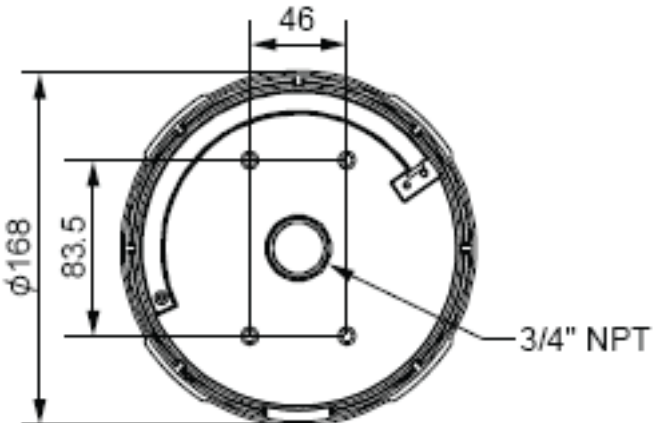

BUILDING A NEW SECURITY ERA

● Surface Mount

● Ceiling Mount

● Wall Mount

Model		×10		
Video Signal System		NTSC	PAL	
Camera	CCD	1/4" Interline Transfer CCD		
	Max. Pixels	811(H)×508(V) 410K	795(H)×596(V) 470K	
	Effective Pixels	768(H)×494(V) 380K	752(H)×582(V) 440K	
	Horizontal Res.	500 TV Line(Color), 570 TV Line(B/W)		
	S/N Ratio	50 dB (AGC Off)		
	Zoom	×10 Optical Zoom, ×10 Digital Zoom		
	Focal length	F1.8, f=3.8~38mm		
	Min. illumination	0.7 Lux (Color) / 0.02 Lux (B/W), 50 IRE		
	Day & Night	Auto / Day / Night(ICR)		
	Focus	Auto / Manual / SemiAuto		
	Iris	Auto / Manual		
	Shutter Speed	x128 ~ 1/120000 sec		
	AGC	Normal / High / Off		
	White Balance	Auto / Manual(Red, Blue Gain Adjustable)		
	BLC	Low / Middle / High / Off		
Flickerless	Selectable			
SSNR	Low / Middle / High / Off			
Pan/Tilt	Range	Pan : 360°(Endless) Tilt : 180° (Auto-Flip), 95° (Normal)		
	Pan/Tilt Speed	Preset : 360°/sec		
		Manual : 0.05 ~ 360°/sec (proportional to zoom)		
		Swing : 1~ 180°/sec		
	Preset	127 Preset (Label, Camera Image Setting)		
	Pattern	4 Pattern, 1200 commands(about 5 minute)/Pattern		
	Swing	8 Swing		
Group	8 Group (20 action entities per Group)			
Other Functions	Auto Flip, Auto Parking, Power Up Action etc.			
General	Communication	RS-485		
	Protocol	Pelco-D, Pelco-P selectable		
	Privacy Zone	4 Zone		
	Alarm Input	4 Input		
	OSD	Menu / PTZ information etc		
	Rated Power**	AC Type :	AC 24V / 1.5A (with Fan/Heater)	
			AC 24V / 0.4A (without Fan/Heater)	
	Dimension	Dome : Ø115		
		Surface Mount : Ø168 × 160.5(H) mm		
		Ceiling Mount : Ø190 × 198.5(H) mm Wall Mount : Ø190 × 263 × 297 mm		
Weight	Surface Mount : about 2.2 Kg			
	Ceiling Mount : about 3.4 Kg			
	Wall Mount : about 3.8 Kg			
Operating Temp.	-30°C ~ 50°C (with Fan/Heater)			
	0°C ~ 40°C (without Fan/Heater)			