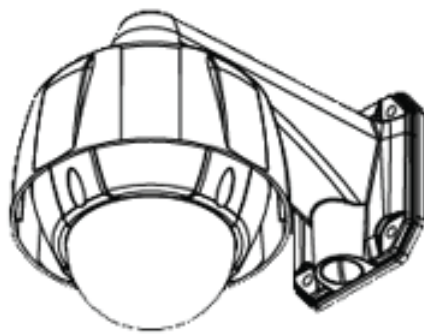

BUILDING A NEW SECURITY ERA

● Surface Mount

● Ceiling Mount

● Wall Mount

Model		×10		
Video Signal System		NTSC	PAL	
Camera	CCD	1/4" Interline Transfer CCD		
	Max. Pixels	811(H)×508(V) 410K	795(H)×596(V) 470K	
	Effective Pixels	768(H)×494(V) 380K	752(H)×582(V) 440K	
	Horizontal Res.	500 TV Line(Color), 570 TV Line(B/W)		
	S/N Ratio	50 dB (AGC Off)		
	Zoom	×10 Optical Zoom, ×10 Digital Zoom		
	Focal length	F1.8, f=3.8~38mm		
	Min. illumination	0.7 Lux (Color) / 0.02 Lux (B/W), 50 IRE		
	Day & Night	Auto / Day / Night(ICR)		
	Focus	Auto / Manual / SemiAuto		
	Iris	Auto / Manual		
	Shutter Speed	x128 ~ 1/120000 sec		
	AGC	Normal / High / Off		
	White Balance	Auto / Manual(Red, Blue Gain Adjustable)		
	BLC	Low / Middle / High / Off		
Flickerless	Selectable			
SSNR	Low / Middle / High / Off			
Pan/Tilt	Range	Pan : 360°(Endless) Tilt : 180° (Auto-Flip), 95° (Normal)		
	Pan/Tilt Speed	Preset : 360°/sec		
		Manual : 0.05 ~ 360°/sec (proportional to zoom)		
		Swing : 1~ 180°/sec		
	Preset	127 Preset (Label, Camera Image Setting)		
	Pattern	4 Pattern, 1200 commands(about 5 minute)/Pattern		
	Swing	8 Swing		
Group	8 Group (20 action entities per Group)			
Other Functions	Auto Flip, Auto Parking, Power Up Action etc.			
General	Communication	RS-485		
	Protocol	Pelco-D, Pelco-P selectable		
	Privacy Zone	4 Zone		
	Alarm Input	4 Input		
	OSD	Menu / PTZ information etc		
	Rated Power**	AC Type :	AC 24V / 1.5A (with Fan/Heater)	
			AC 24V / 0.4A (without Fan/Heater)	
	Dimension	Dome : Ø115		
		Surface Mount : Ø168 × 160.5(H) mm		
		Ceiling Mount : Ø190 × 198.5(H) mm Wall Mount : Ø190 × 263 × 297 mm		
Weight	Surface Mount : about 2.2 Kg			
	Ceiling Mount : about 3.4 Kg			
	Wall Mount : about 3.8 Kg			
Operating Temp.	-30°C ~ 50°C (with Fan/Heater)			
	0°C ~ 40°C (without Fan/Heater)			