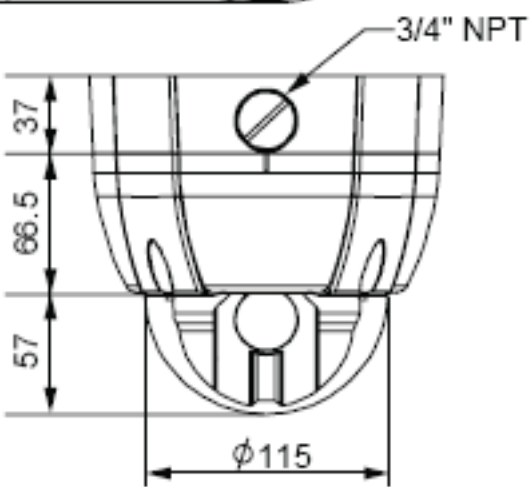

BUILDING A NEW SECURITY ERA

● Surface Mount

● Ceiling Mount

● Wall Mount

Model		×10		
Video Signal System		NTSC	PAL	
Camera	CCD	1/4" Interline Transfer CCD		
	Max. Pixels	811(H)×508(V) 410K	795(H)×596(V) 470K	
	Effective Pixels	768(H)×494(V) 380K	752(H)×582(V) 440K	
	Horizontal Res.	500 TV Line(Color), 570 TV Line(B/W)		
	S/N Ratio	50 dB (AGC Off)		
	Zoom	×10 Optical Zoom, ×10 Digital Zoom		
	Focal length	F1.8, f=3.8~38mm		
	Min. illumination	0.7 Lux (Color) / 0.02 Lux (B/W), 50 IRE		
	Day & Night	Auto / Day / Night(ICR)		
	Focus	Auto / Manual / SemiAuto		
	Iris	Auto / Manual		
	Shutter Speed	x128 ~ 1/120000 sec		
	AGC	Normal / High / Off		
	White Balance	Auto / Manual(Red, Blue Gain Adjustable)		
	BLC	Low / Middle / High / Off		
Flickerless	Selectable			
SSNR	Low / Middle / High / Off			
Pan/Tilt	Range	Pan : 360°(Endless) Tilt : 180° (Auto-Flip), 95° (Normal)		
	Pan/Tilt Speed	Preset : 360°/sec		
		Manual : 0.05 ~ 360°/sec (proportional to zoom)		
		Swing : 1~ 180°/sec		
	Preset	127 Preset (Label, Camera Image Setting)		
	Pattern	4 Pattern, 1200 commands(about 5 minute)/Pattern		
	Swing	8 Swing		
Group	8 Group (20 action entities per Group)			
Other Functions	Auto Flip, Auto Parking, Power Up Action etc.			
General	Communication	RS-485		
	Protocol	Pelco-D, Pelco-P selectable		
	Privacy Zone	4 Zone		
	Alarm Input	4 Input		
	OSD	Menu / PTZ information etc		
	Rated Power**	AC Type :	AC 24V / 1.5A (with Fan/Heater)	
			AC 24V / 0.4A (without Fan/Heater)	
	Dimension	Dome : Ø115		
		Surface Mount : Ø168 × 160.5(H) mm		
		Ceiling Mount : Ø190 × 198.5(H) mm Wall Mount : Ø190 × 263 × 297 mm		
Weight	Surface Mount : about 2.2 Kg			
	Ceiling Mount : about 3.4 Kg			
	Wall Mount : about 3.8 Kg			
Operating Temp.	-30°C ~ 50°C (with Fan/Heater)			
	0°C ~ 40°C (without Fan/Heater)			