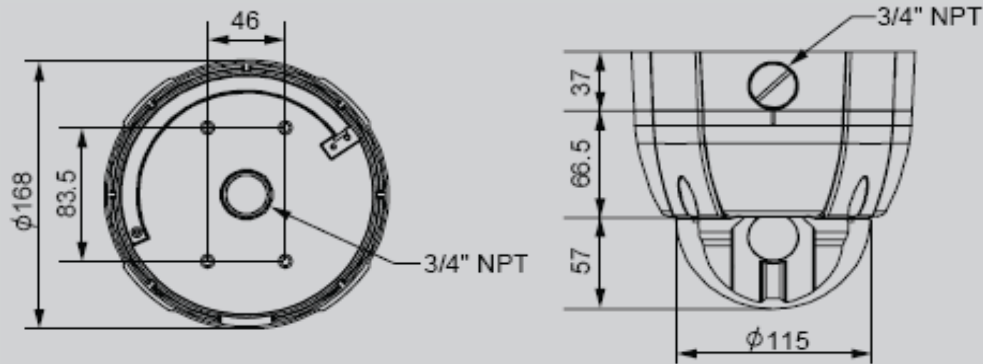

BUILDING A NEW SECURITY ERA

● Surface Mount

● Ceiling Mount

● Wall Mount

Model		×10		
Video Signal System		NTSC	PAL	
Camera	CCD	1/4" Interline Transfer CCD		
	Max. Pixels	811(H)×508(V) 410K	795(H)×596(V) 470K	
	Effective Pixels	768(H)×494(V) 380K	752(H)×582(V) 440K	
	Horizontal Res.	500 TV Line(Color), 570 TV Line(B/W)		
	S/N Ratio	50 dB (AGC Off)		
	Zoom	×10 Optical Zoom, ×10 Digital Zoom		
	Focal length	F1.8, f=3.8~38mm		
	Min. illumination	0.7 Lux (Color) / 0.02 Lux (B/W), 50 IRE		
	Day & Night	Auto / Day / Night(ICR)		
	Focus	Auto / Manual / SemiAuto		
	Iris	Auto / Manual		
	Shutter Speed	x128 ~ 1/120000 sec		
	AGC	Normal / High / Off		
	White Balance	Auto / Manual(Red, Blue Gain Adjustable)		
	BLC	Low / Middle / High / Off		
Flickerless	Selectable			
SSNR	Low / Middle / High / Off			
Pan/Tilt	Range	Pan : 360°(Endless) Tilt : 180° (Auto-Flip), 95° (Normal)		
	Pan/Tilt Speed	Preset : 360°/sec		
		Manual : 0.05 ~ 360°/sec (proportional to zoom)		
		Swing : 1~ 180°/sec		
	Preset	127 Preset (Label, Camera Image Setting)		
	Pattern	4 Pattern, 1200 commands(about 5 minute)/Pattern		
	Swing	8 Swing		
Group	8 Group (20 action entities per Group)			
Other Functions	Auto Flip, Auto Parking, Power Up Action etc.			
General	Communication	RS-485		
	Protocol	Pelco-D, Pelco-P selectable		
	Privacy Zone	4 Zone		
	Alarm Input	4 Input		
	OSD	Menu / PTZ information etc		
	Rated Power**	AC Type :	AC 24V / 1.5A (with Fan/Heater)	
			AC 24V / 0.4A (without Fan/Heater)	
	Dimension	Dome : Ø115		
		Surface Mount : Ø168 × 160.5(H) mm		
		Ceiling Mount : Ø190 × 198.5(H) mm Wall Mount : Ø190 × 263 × 297 mm		
Weight	Surface Mount : about 2.2 Kg			
	Ceiling Mount : about 3.4 Kg			
	Wall Mount : about 3.8 Kg			
Operating Temp.	-30°C ~ 50°C (with Fan/Heater)			
	0°C ~ 40°C (without Fan/Heater)			