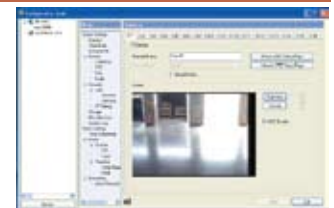

Control Center Standard Software (Optional Software)

Control center

Mapping feature

Playback

Configuration tool

- Dual Monitor support
- Support Max 128ch simultaneous monitoring (when using dual monitor)
- Various screen division (1/4/9/16/25/36/49/64)
- Alarm Popup and Sequential switch monitor
- Support DirectX Display (Full screen Display is possible)
- Managing and controlling site on Tree GUI
- View Set mode (Group and Map mode for management of each channel)
- Recording (.re3)
- Smart search
- Instant Recording (.re3)
- Image Export (Saving the recorded image in bitmap or jpg)
- Audio in/out
- On Screen PTZ
- Event history Log & Status Panel
- Event Log Search Utility (Searching for relevant image)
- Surveillance Mode
- Map Mode
- Text search